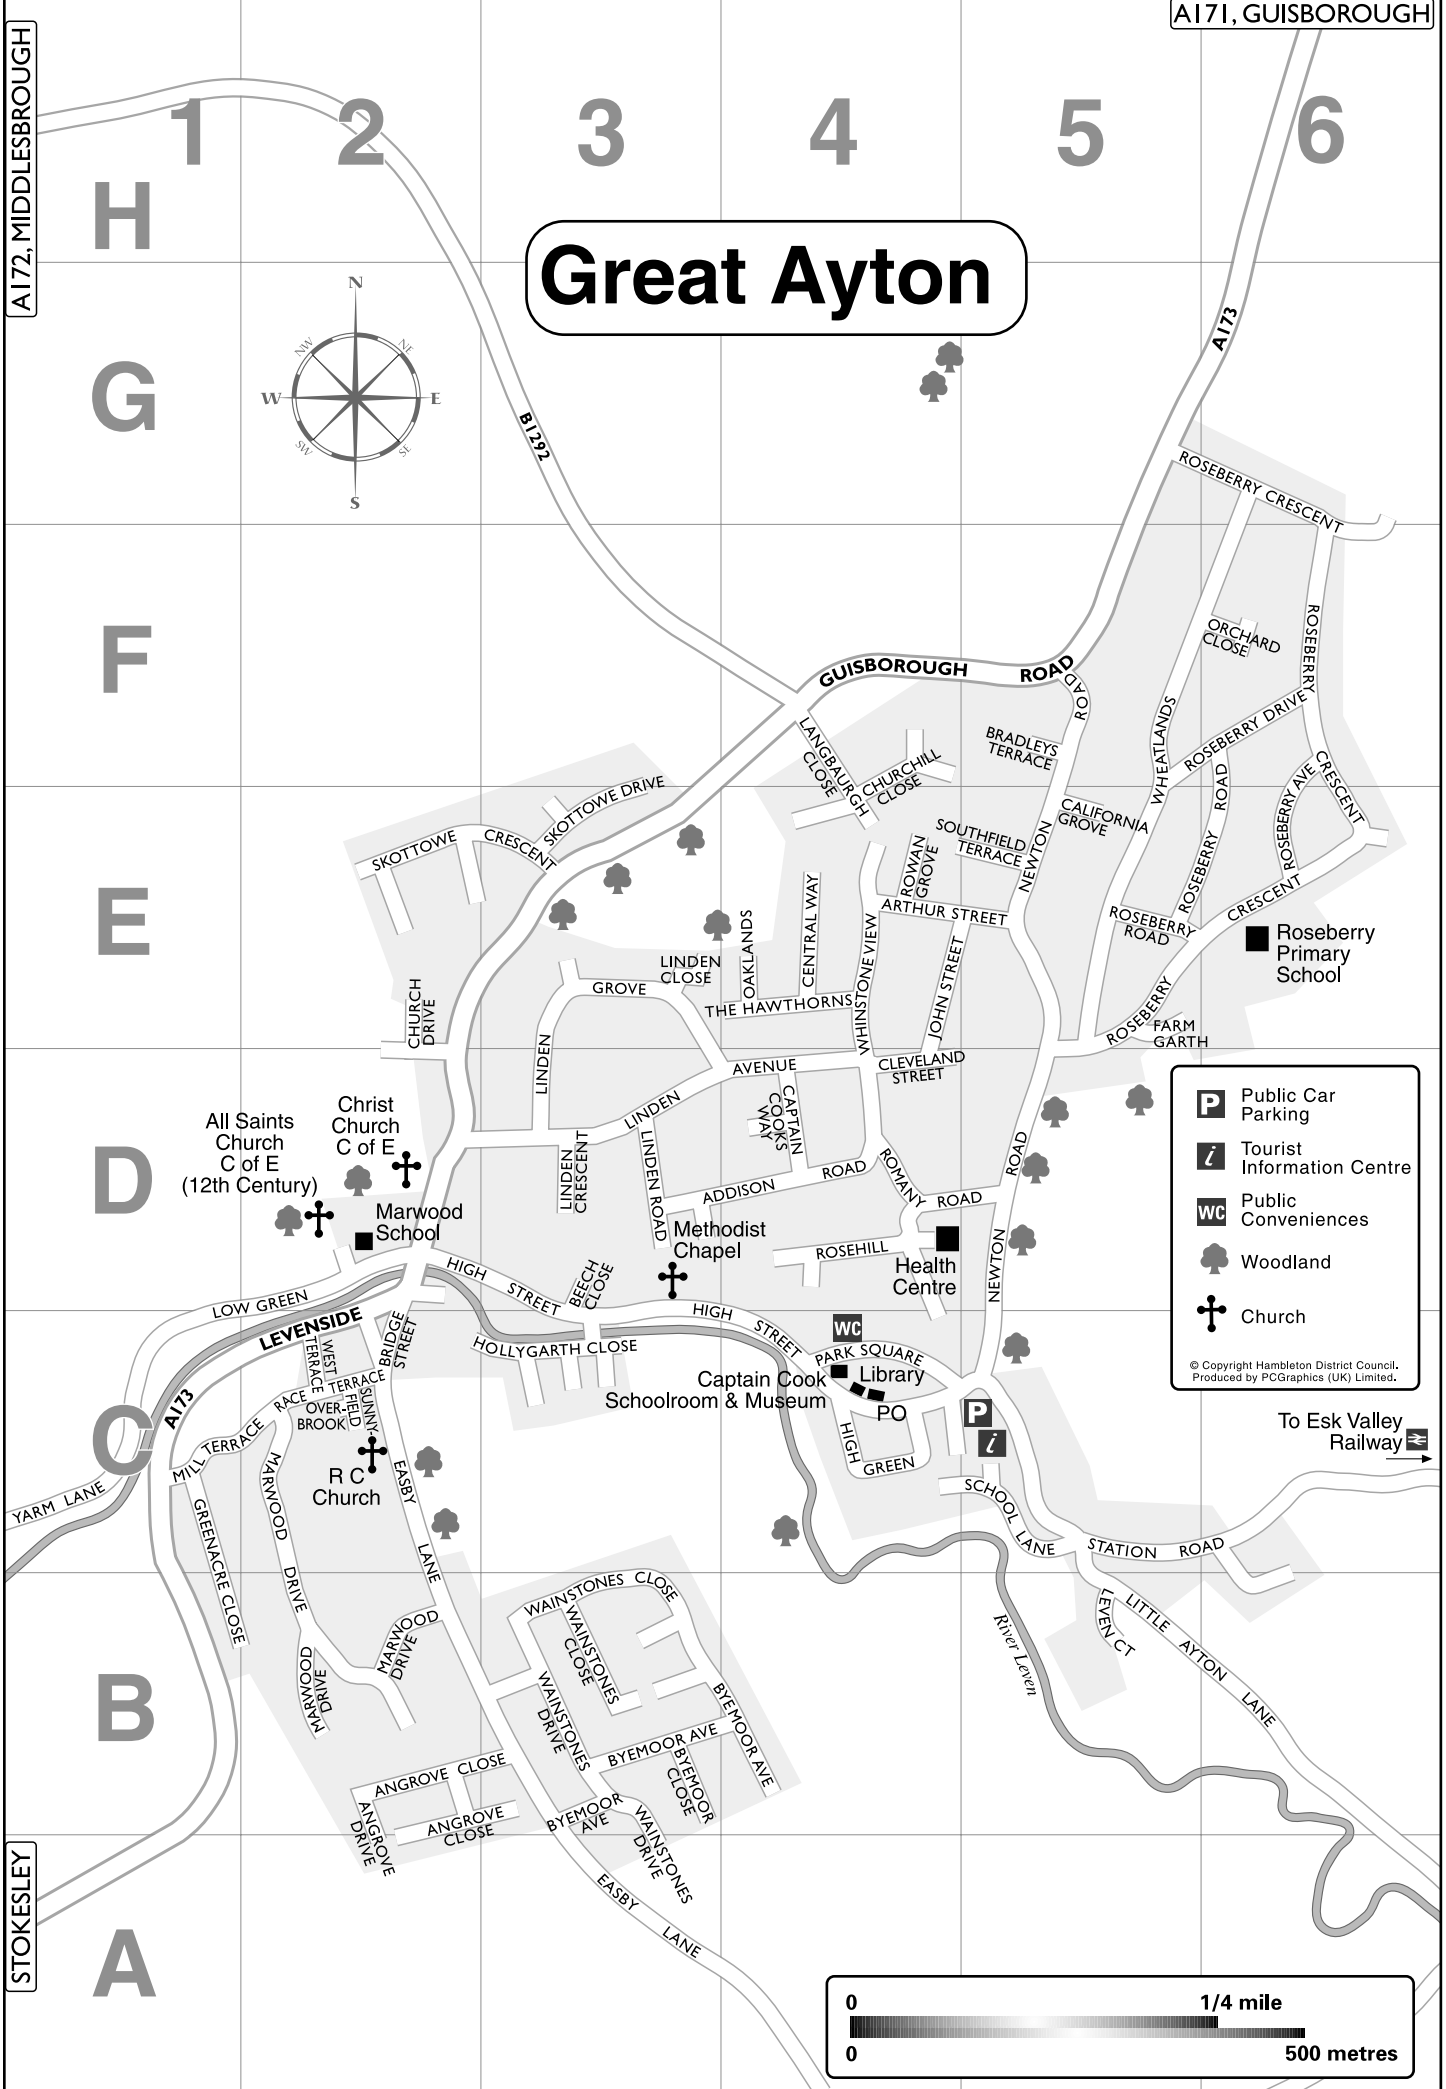

Great Ayton

- Public Car Parking
- Tourist Information Centre
- Public Conveniences
- Woodland
- Church

© Copyright Hambleton District Council.
Produced by PCGraphics (UK) Limited.

To Esk Valley Railway

Great Ayton

Road Name	Location
Addison Road	D3, D4
Angrove Close	B2
Angrove Drive.	B2
Arthur Street	E4, E5
Beech Close	D3
Bradleys Terrace	F5
Bridge Street	C2
Byemoor Avenue	B3, B4
Byemoor Close.	B3
California Grove	E5
Captain Cooks Way	D4
Central Way	E4
Church Drive	D2, E2
Churchill Close.	E4, F4
Cleveland Street	D4, D5
Easby Lane.	A3, A4, B2, B3, C2
Farm Garth	E5
Greenacre Close	B1, C1
Guisborough Road.	F4, F5
High Green.	C4
High Street.	D2, D3, C3, C4
Hollygarth Close	C2, C3
John Street.	E4
Langbaugh Close	E4, F4
Leven Court	B5
Levenside.	C2
Linden Avenue	D3, D4
Linden Close	E3
Linden Crescent	D3
Linden Grove.	D3, E3
Linden Road	D3

Road Name	Location
Little Ayton Lane.	B5, B6, C5
Low Green	C1, D1, D2
Marwood Drive	B2, C2
Mill Terrace	C1, C2
Newton Road	C5, D5, E5, F5
Oaklands	E4
Orchard Close	F6
Overbrook	C2
Park Square.	C4
Race Terrace	C2
Romany Road	D4, D5
Roseberry Avenue	E6, F6
Roseberry Crescent	E5, E6, F6, G6
Roseberry Drive	F5, F6
Roseberry Road.	E5, E6, F6
Rosehill	D4
Rowan Grove	E4
School Lane.	C5
Skottowe Crescent.	E2, E3
Skottowe Drive.	E3, F3
Southfield Terrace	E5
Station Road	C5, C6
Sunnyfield	C2
The Hawthorns.	E4
Wainstones Court	B3
Wainstones Drive	A3, B3
West Terrace	C2
Wheatlands	E5, F5, F6
Whinstone View.	D4, E4
Yarm Lane	C1